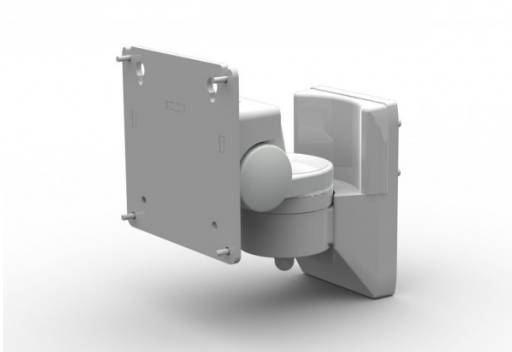

## Single Joint Flat Panel Monitor Holder (AIRport)

TS.6296.991

Single Joint Flat Panel Monitor Holder for AIRport

- Old reference: MON1111
- VESA 75/100
- Load capacity: 14Kg

---

### COMPATIBLE WITH

CLASSICAL ARM - MOTORIZED ARM - MOTORIZED COLUMN - ICU

---