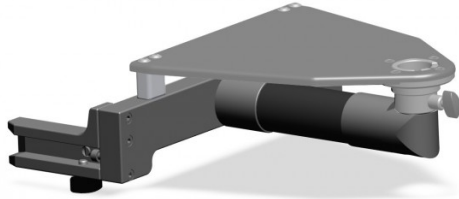

Pelvic Support Bar GMAX™ ORT8000G

ORT02G

Pelvic Support Bar GMAX™ ORT8000G

- Mounting to GTOPGX
- Aluminum structures
- Carbon fibre reinforced central bar
- Length : 433 mm
- Width : 393 mm
- Height : 108 mm
- Weight : 6 kg

COMPATIBLE WITH
GMAX