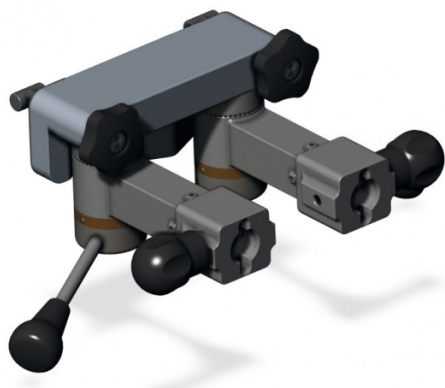

## Orthopaedic Interface for Traction Bars GMAX™ ORT8000G

ORT01G

Orthopaedic Interface for Traction Bars GMAX™  
ORT8000G

- Frame is connected directly to the GMAX™ columns.
- Mounting for 2 traction beams
- locking primary knuckles x 2
- Weight: 9 kg

---

**COMPATIBLE WITH**  
GMAX

---