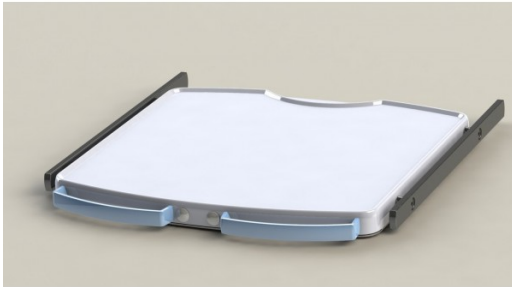

## Small Shelf with 2 EU Rails, 2 Handles & Pneumatic Brake Control (AIRport)

SHES16

Small Shelf with 2 EU Rails, 2 Handles & Pneumatic Brake Control for AIRport

- Overall dimensions: 450mm x 430mm
- Platform area: 400mm x 350mm
- Load capacity: 20Kg